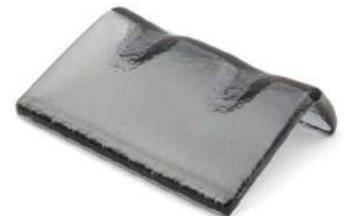

43232
30 X 17 cm.

43233
15 X 10 cm.

43230
BRIDGE PLATE LOW
30 X 25 cm.

43248
FORK AND KNIFE SETTER 3 PIECES
12 X 3 cm.

43253
FORK AND KNIFE SETTER 3 PIECES
15 X 3 cm.

43249
FORK AND KNIFE SETTER 2 PIECES
7 X 8 cm.